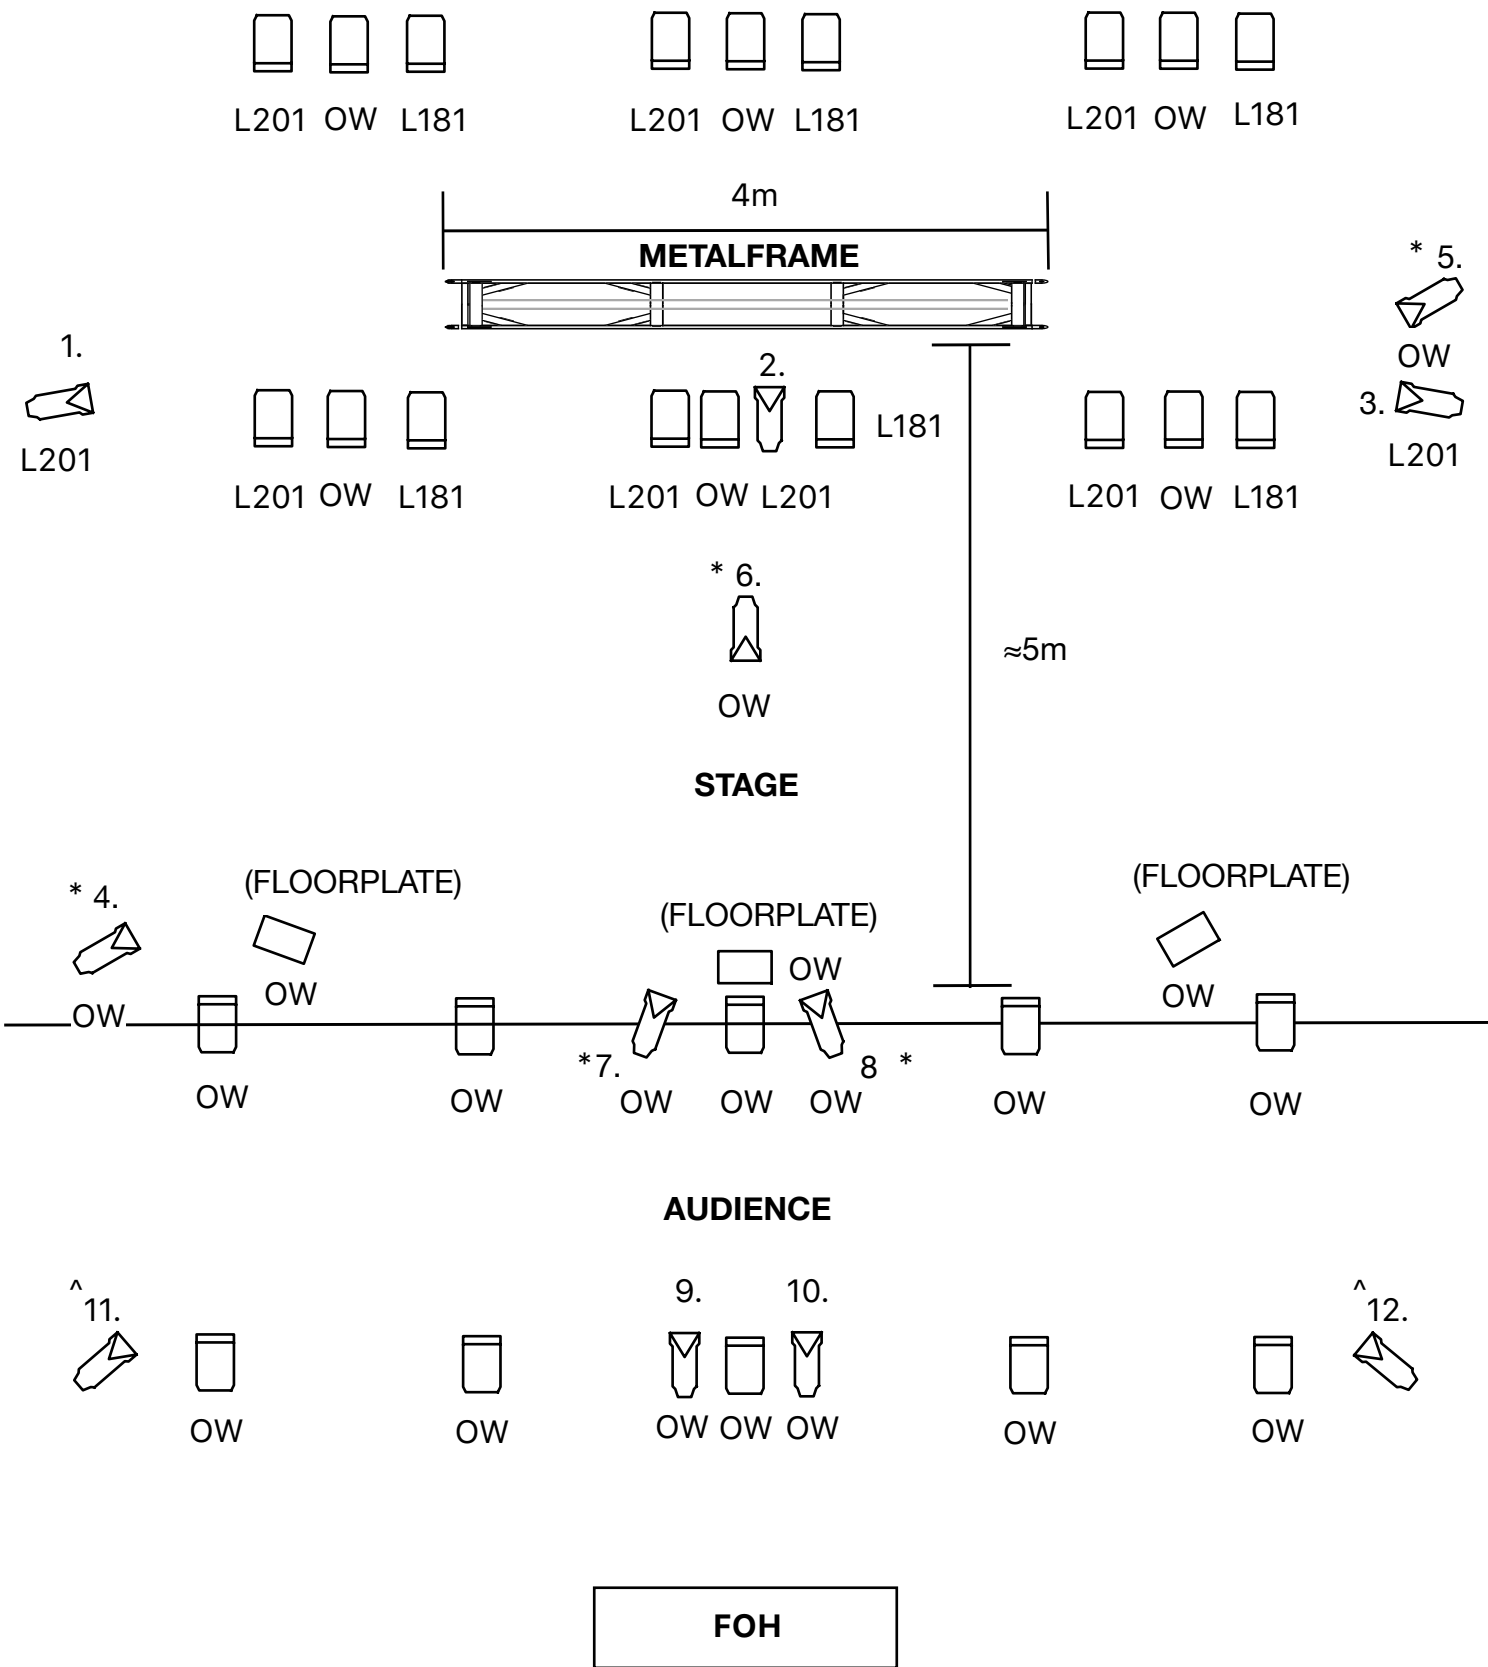

Red Nose Company Light Plot 2018

Trench Road, Red Line, Emperors New Clothes

Contacts:

Technical aspects: Jere Kolehmainen

jere@rednose.fi +358445929121

Other aspects: Tuukka Vasama

mike@rednose.fi +358504915737

1kw fresnel/PC

Profile with iris and blades

Flood 1kw